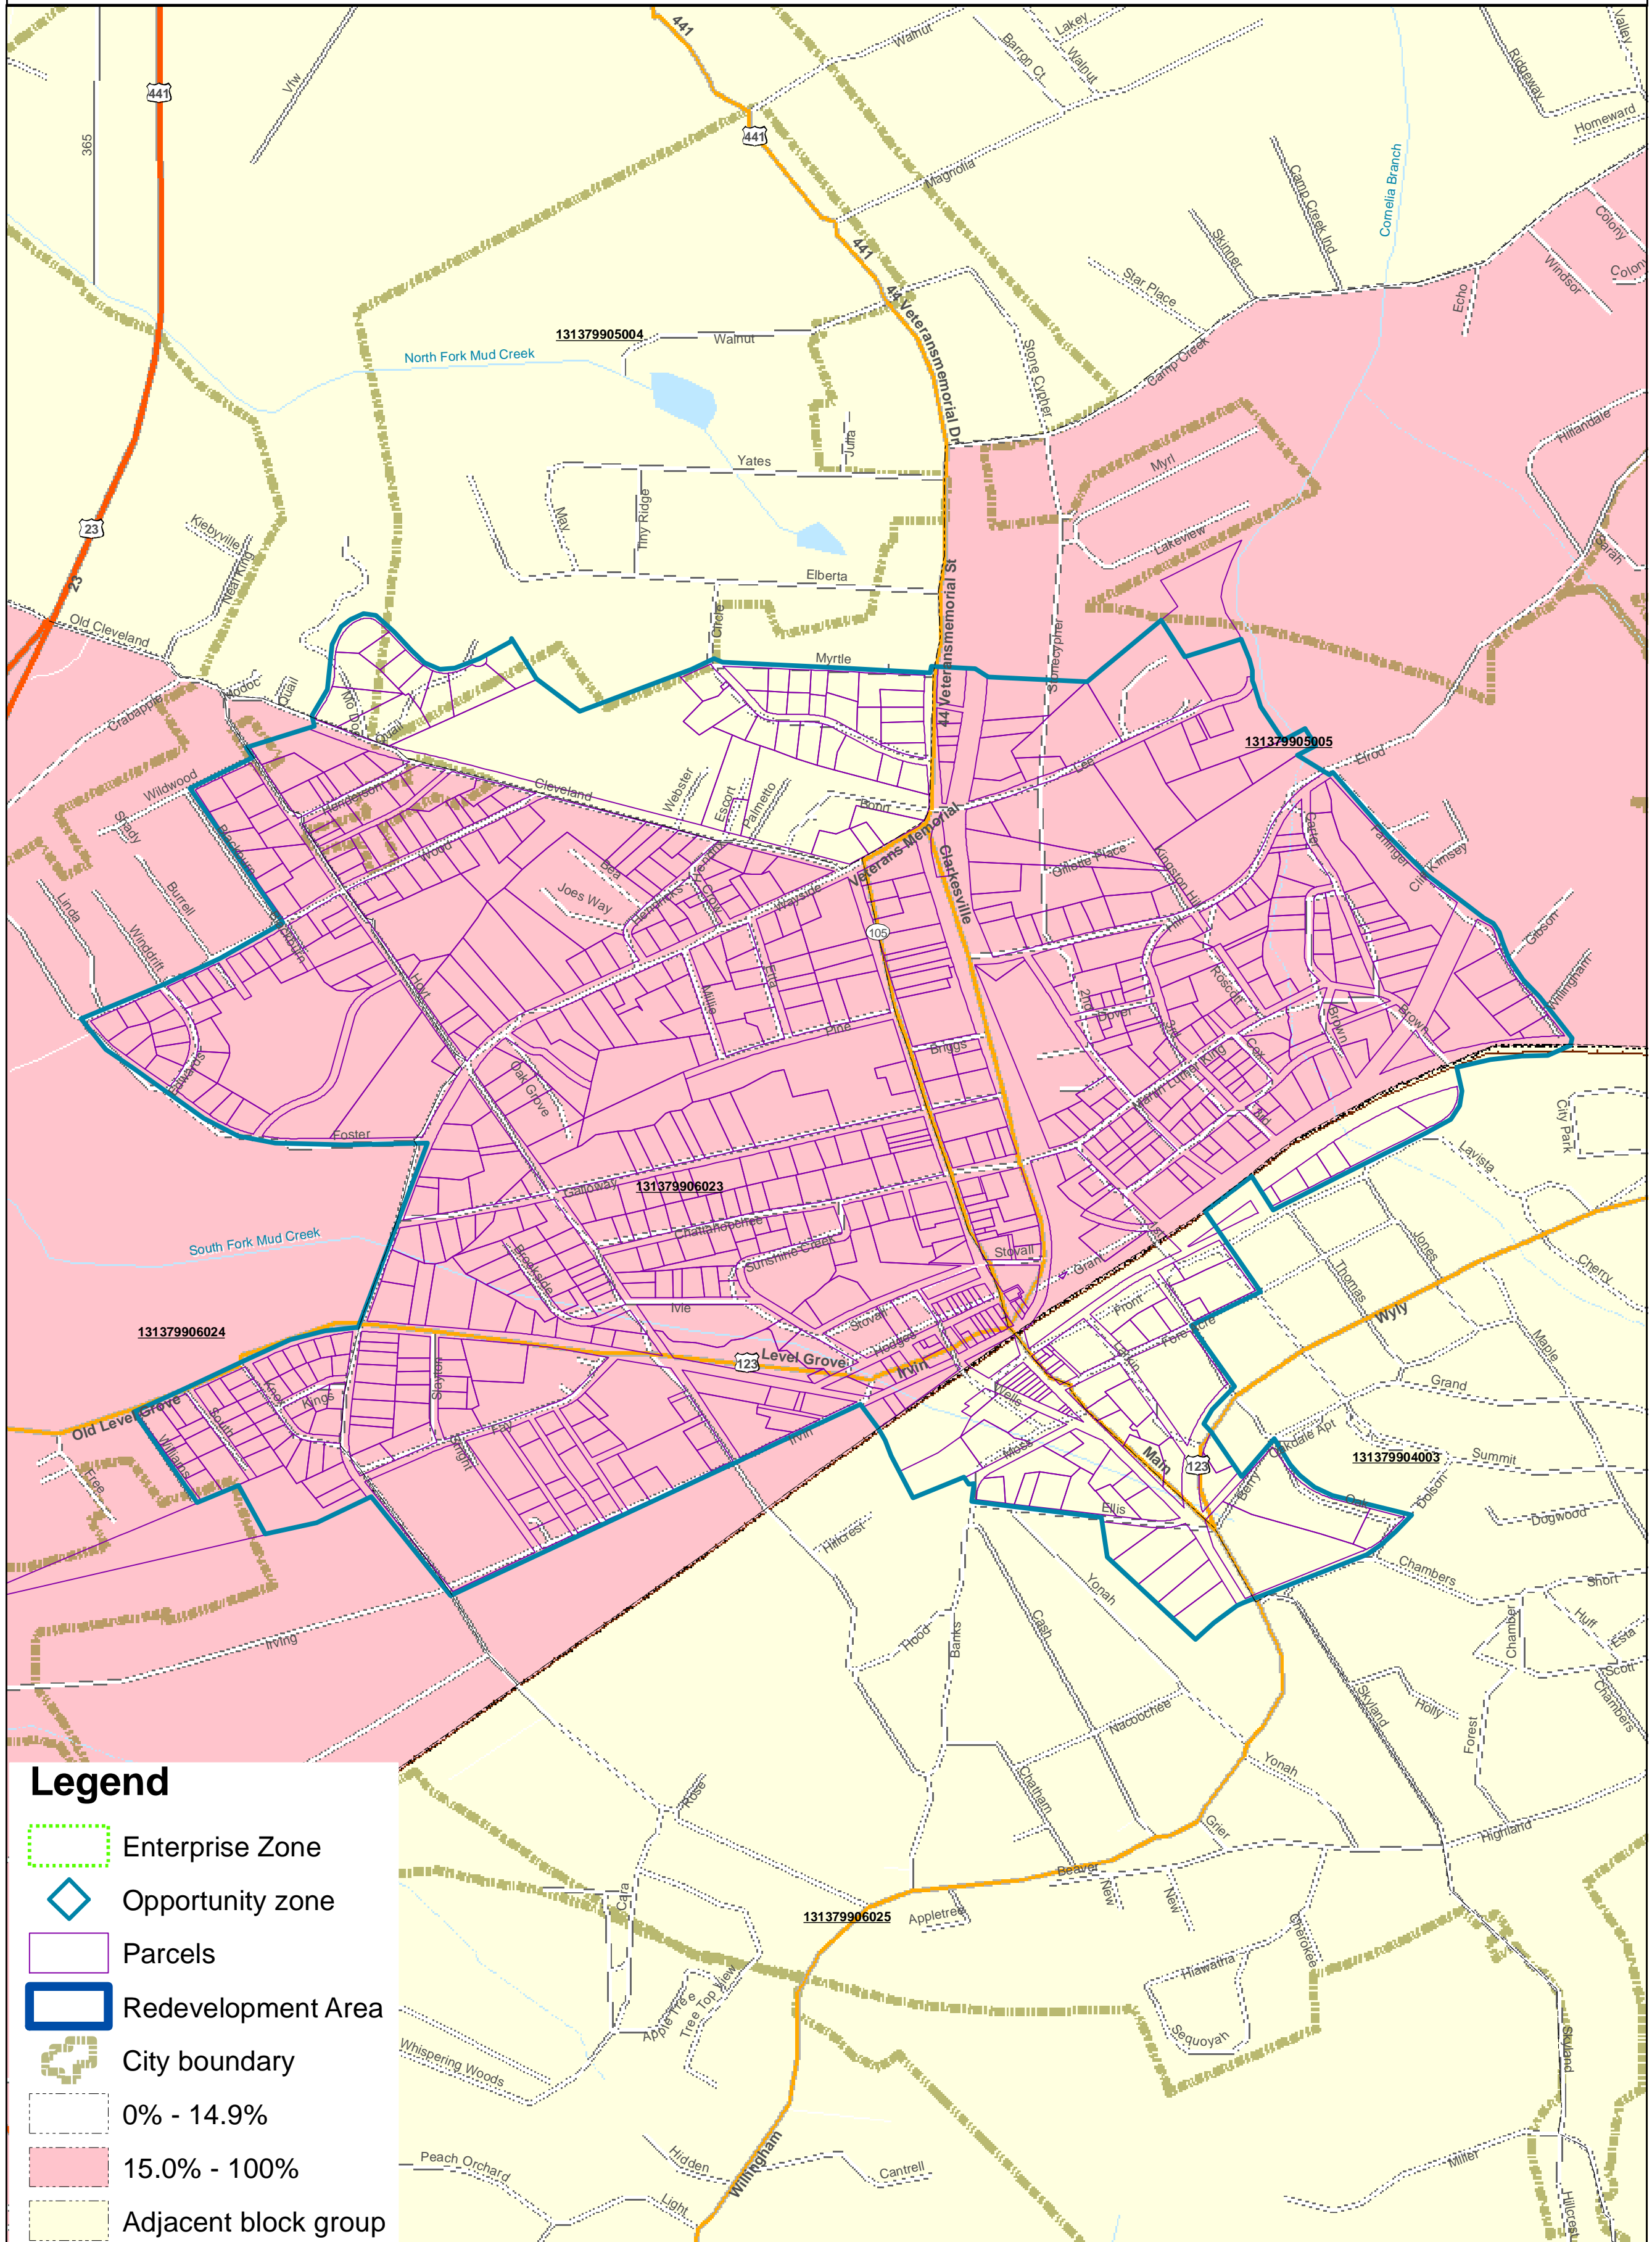

Official Opportunity Zone map for - Cornelia

Legend

- Enterprise Zone
- Opportunity zone
- Parcels
- Redevelopment Area
- City boundary
- 0% - 14.9%
- 15.0% - 100%
- Adjacent block group